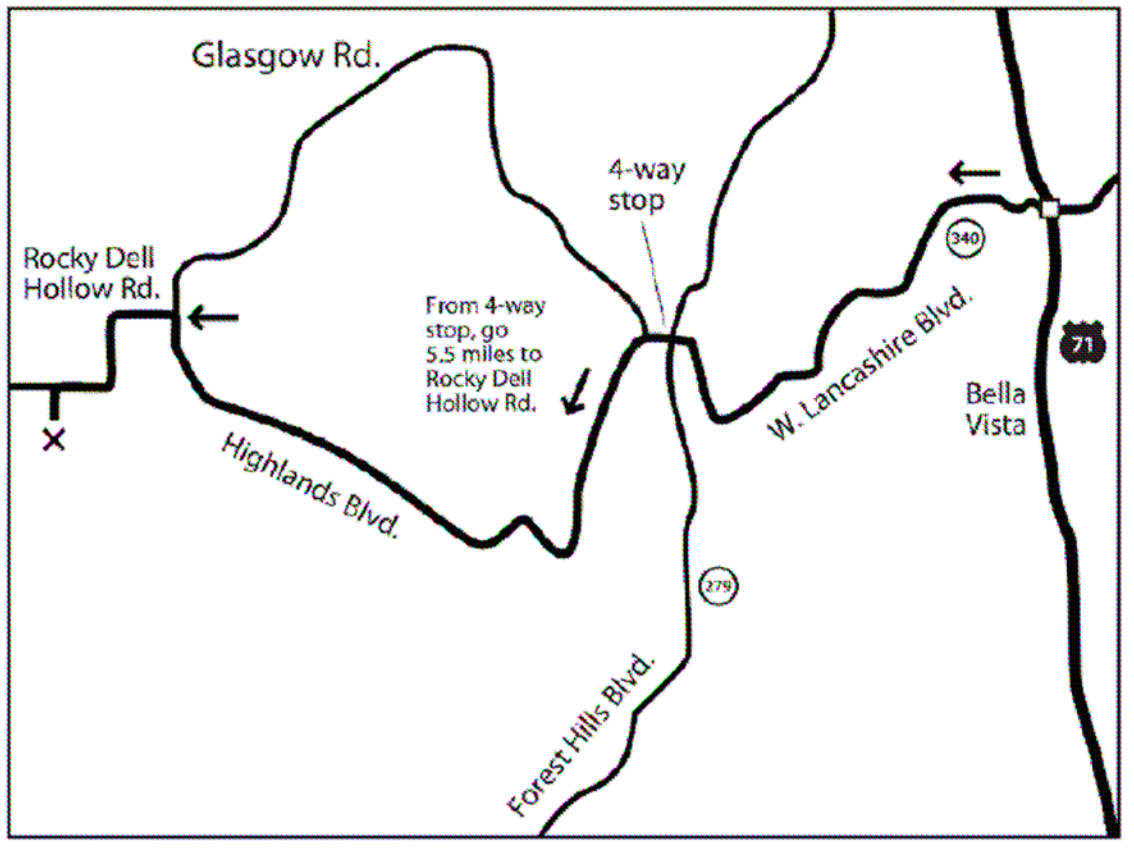

Directions to Highlands Gun Range

From Bella Vista's Town Center (Hwy 71 & Hwy 340), take Hwy. 340 West for 4.6 miles to the intersection of Hwy 279 and Highlands Blvd. Take Highlands Blvd. for 5.8 miles. Turn west (left) on Rocky Dell Hollow Rd (at white log church). Proceed 1.3 miles to the entrance of the Highland's Gun Range (past Rifle/Pistol Range) on your left.